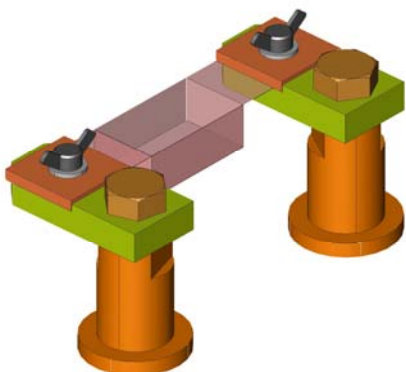

Source Sizing Guide

| | <u>Åmod</u> | <u>Nexdep</u> | <u>EvoVac</u> | <u>Covap</u> |
|-------------------------|-------------------|------------------|------------------|------------------|
| Overall length: | | | | |
| without clamp extension | 3.25in to 3.45in | 2.89in to 3.50in | 3.10in to 3.65in | 3.25in to 3.45in |
| with clamp extension | 1.75in to 2.00 in | 1.61in to 2.19in | 1.75in to 2.40in | 1.75in to 2.15in |
| Body Length: | | | | |
| without clamp extension | 2.7in or less | 2.40in or less | 2.50in or less | 2.7in or less |
| with clamp extension | 1.30in or less | 1.15in or less | 1.35in or less | 1.35in or less |
| Width: | 1.00in or less | 1.00in or less | 1.00in or less | 1.00in or less |

Åmod style without clamp extensions

Åmod style with clamp extensions