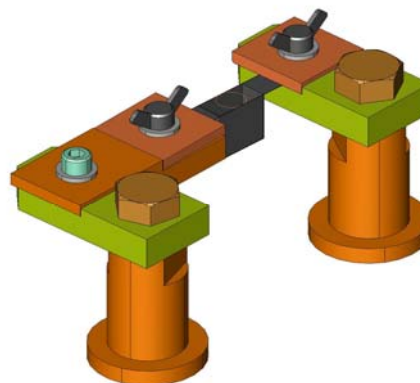

Source Sizing Guide

| | <u>Åmod</u> | <u>Nexdep</u> | <u>EvoVac</u> | <u>Covap</u> |
|-------------------------|-------------------|------------------|------------------|------------------|
| Overall length: | | | | |
| without clamp extension | 3.25in to 3.45in | 2.89in to 3.50in | 3.10in to 3.65in | 3.25in to 3.45in |
| with clamp extension | 1.75in to 2.00 in | 1.61in to 2.19in | 1.75in to 2.40in | 1.75in to 2.15in |
| Body Length: | | | | |
| without clamp extension | 2.7in or less | 2.40in or less | 2.50in or less | 2.7in or less |
| with clamp extension | 1.30in or less | 1.15in or less | 1.35in or less | 1.35in or less |
| Width: | 1.00in or less | 1.00in or less | 1.00in or less | 1.00in or less |

Åmod style without clamp extensions

Åmod style with clamp extensions